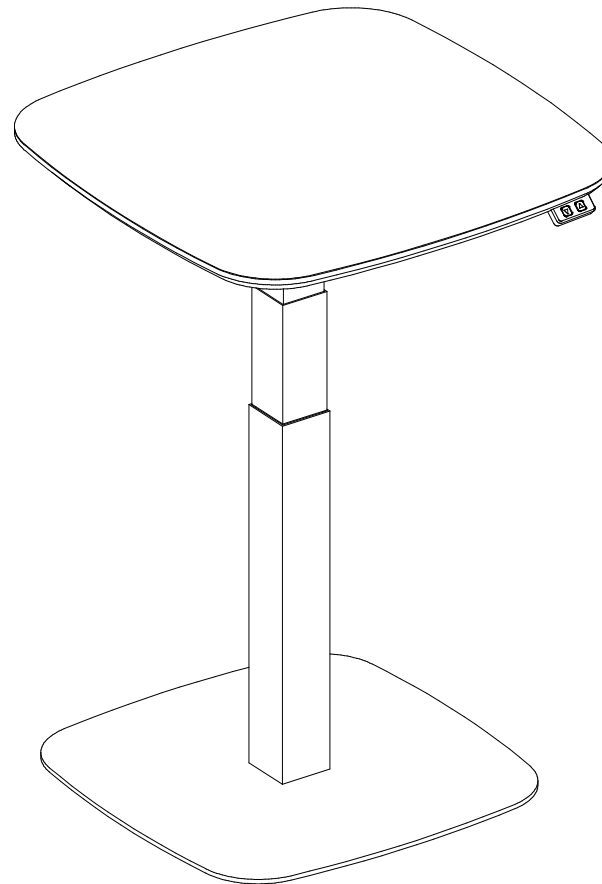

HALO WFH DESK

DIMENSIONS

600 WIDE X 600 DEEP TOP

HEIGHT ADJUSTABILITY (ELECTRIC)

650 to 1250mm High

KEY FEATURES

PLYWOOD TOP

COLOUR CORE LAMINATE SURFACE

ELECTRICALLY ADJUSTABLE COLUMN

BAG HOOK TO REAR

650mm

1250mm

Electrically height adjustable desk